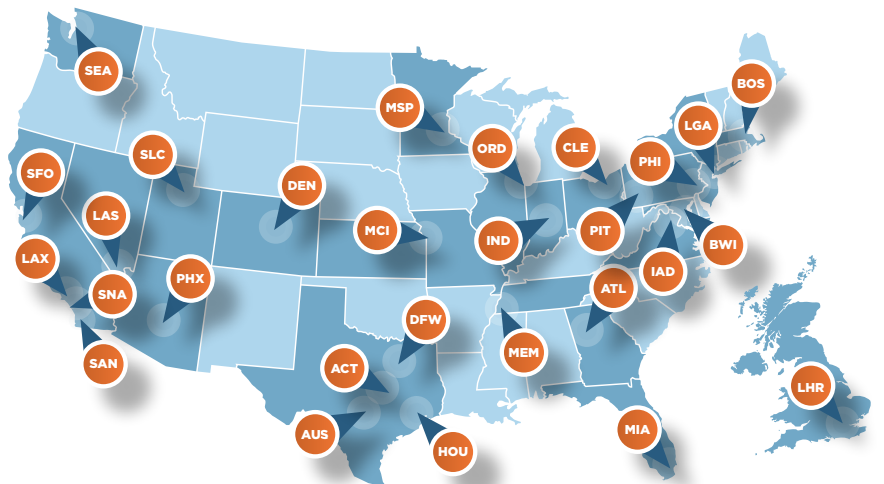

TALK TO AN EXPERT

Discover the DataBank Difference

ask@databank.com | 800.840.7533

DATABANK
Data Center Evolved™