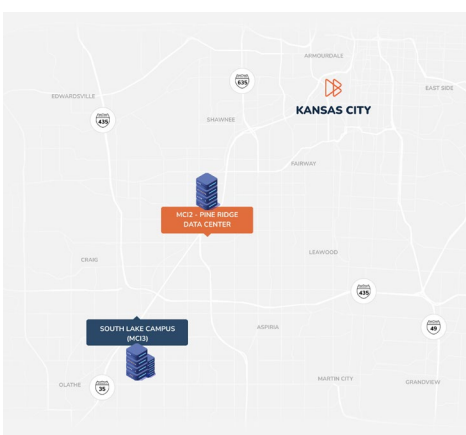

## Pine Ridge Data Center

10605 W. 84th Terrace Overland Park, KS 66214

The MCI2 Pine Ridge data center, located in Overland Park, houses DataBank's primary Network Operations Center. The facility features three independent data halls, connectivity to top-tier carriers, and the ability to support high density environments.

## Local Service. Boundless Reach.

Our **65+ data centers** are strategically located in **27+ markets** that offer high population densities as well as a concentration of technology business and research universities.